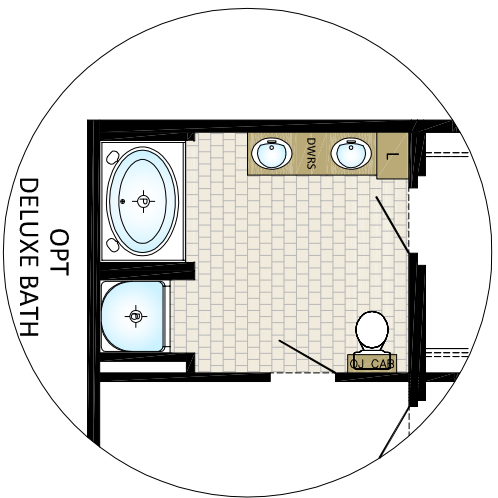

**MODULINE INDUSTRIES ULC.**  
 P.O. BOX 190  
 1175 RAILWAY STREET  
 PENICTON, B.C. V2A 6K3  
 (250) 493-0122

**27C06602**  
**27'x66' - 1782sqft**

DRAWN BY: RGS  
 DATE: 10/05/15  
 CHECKED BY:

NO.	REVISIONS:	INITIALS:	DATE:

TITLE: **CORNERSTONE**  
 DRAWING NO. PENICTON  
**27C06602**  
 SERIAL NO. STANDARD