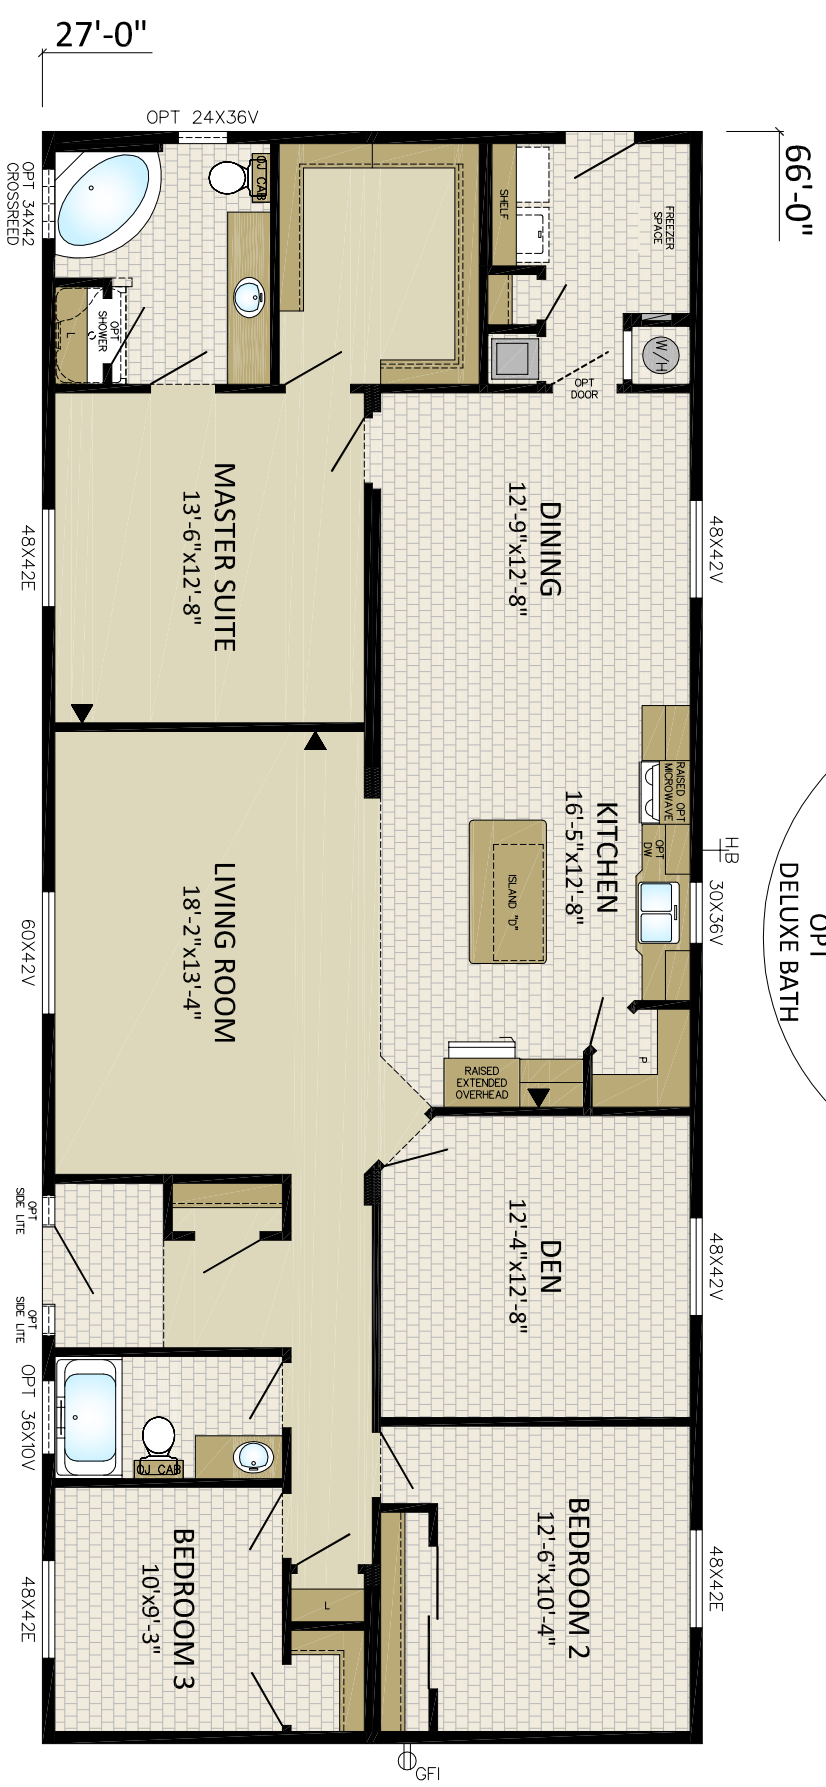

**MODULINE INDUSTRIES ULC.**  
 P.O. BOX 190  
 1175 RAILWAY STREET  
 PENICTON, B.C. V2A 6K3  
 (250) 493-0122

**27C06602**  
**27'x66' - 1782sqft**

DRAWN BY: RGS  
 DATE: 10/05/15  
 CHECKED BY:

NO.	REVISIONS:	INITIALS:	DATE:

TITLE: **CORNERSTONE**  
 DRAWING NO. PENICTON  
**27C06602**  
 SERIAL NO. STANDARD