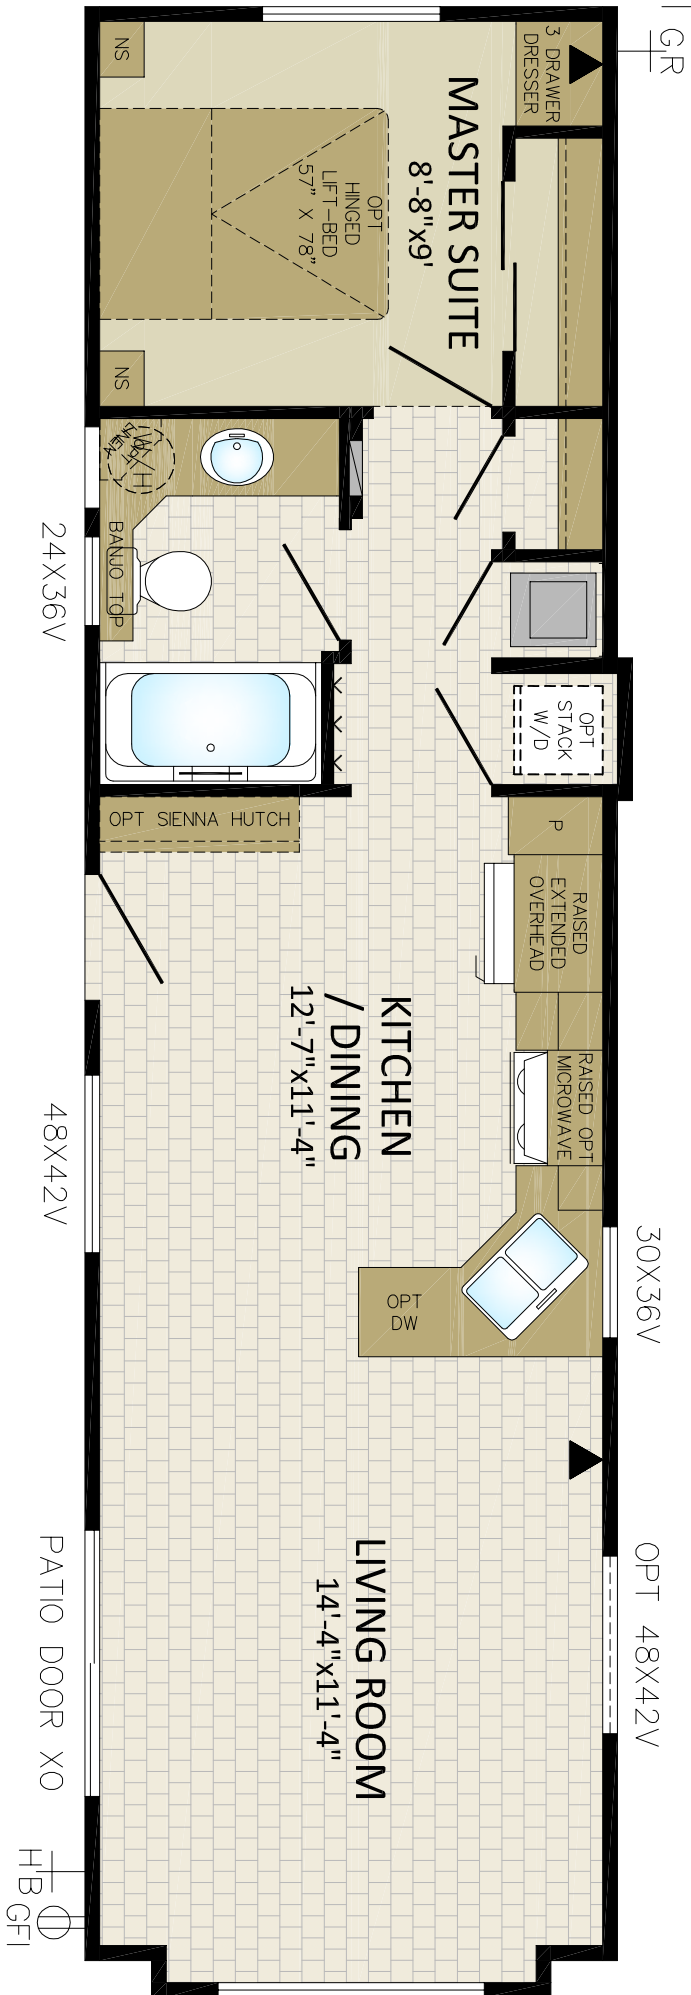

12'-0"

44'-0"

48X42E

72X76V

24X60 OPT PATIO DOOR 24X60  
 OPT w/ OPT SUNPEAK WINDOW OPT

OPT COVERED PORCH  
 6'x12'

12PM44003  
 12'x44' - 536sqft