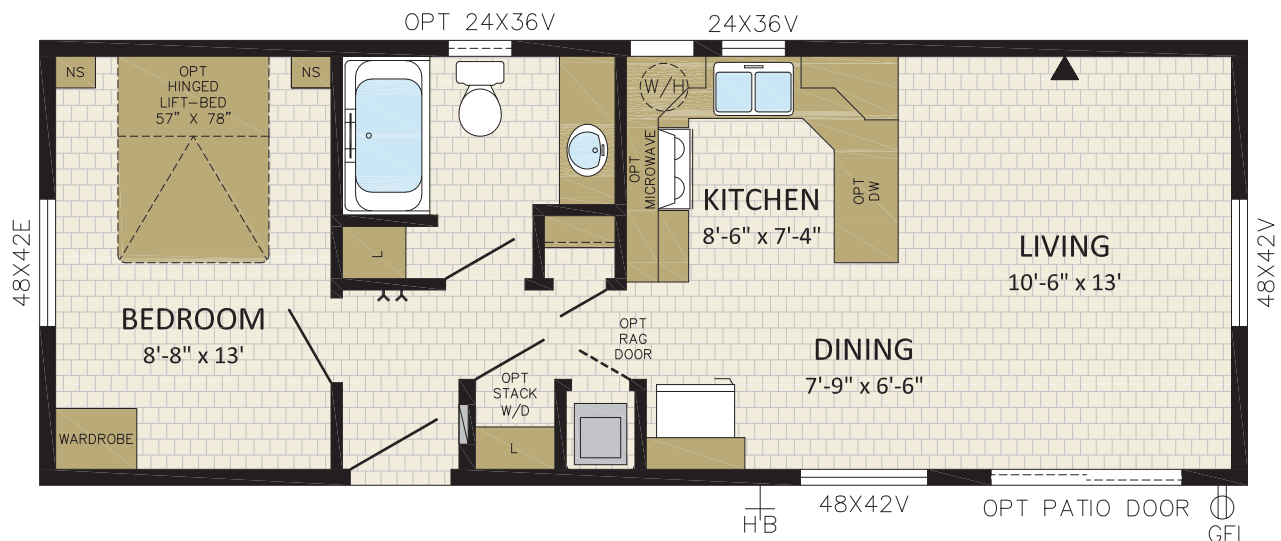

## Blackcomb

14'X 38' | 532 SQFT | 14736  
1 BDRM | 1 BATH | FRONT LR

Follow us: 