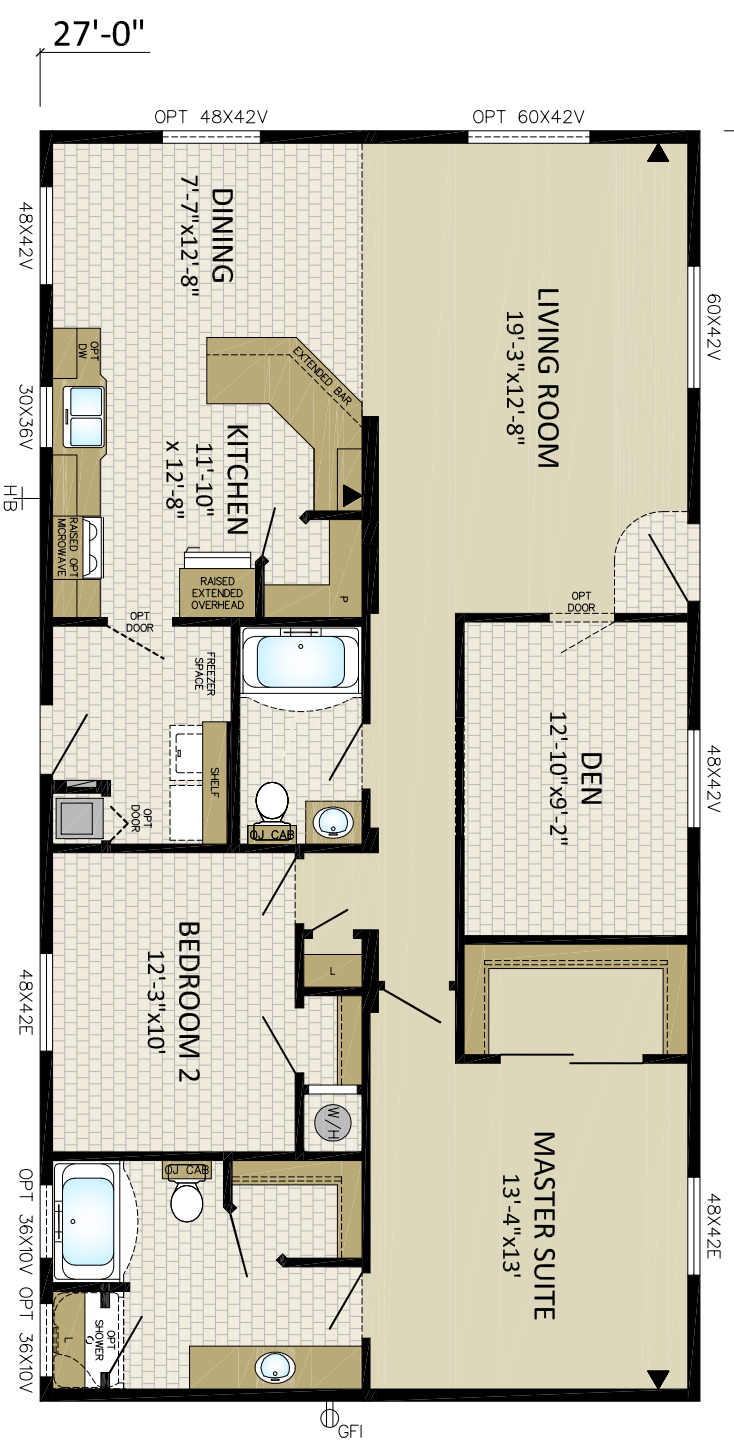

**MODULE INDUSTRIES ULC.**  
 P.O. BOX 190  
 1175 RAILWAY STREET  
 PENNINGTON, B.C. V2A 6K3  
 (250) 493-0122

DRAWN BY: RGS  
 DATE: 10/05/15  
 CHECKED BY:

NO.	REVISIONS:	INITIALS:	DATE:

**TITLE: CORNERSTONE**  
 DRAWING NO. PENNINGTON  
**27C05202**  
 SERIAL NO. STANDARD

**27C05202**  
**27'x52' - 1404sqft**  
**52'-0"**