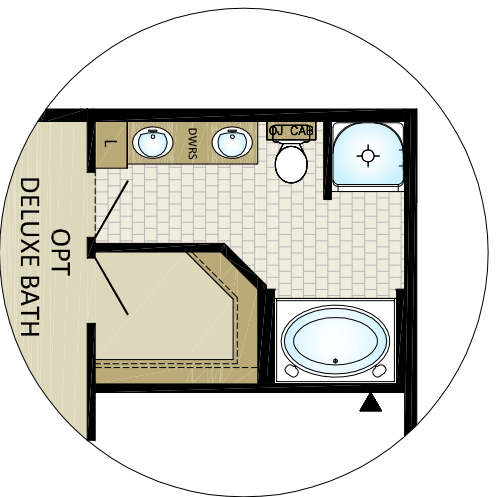

MODLINE INDUSTRIES ULC.
 P.O. BOX 190
 1175 RAILWAY STREET
 PENICTON, B.C. V2A 6K3
 (250) 493-0122

27C06401
27'x64' - 1728sqft

DRAWN BY: RGS
 DATE: 10/05/15
 CHECKED BY:

NO.	REVISIONS:	INITIALS:	DATE:

TITLE: CORNERSTONE
 DRAWING NO. PENICTON
27C06401
 SERIAL NO.
STANDARD